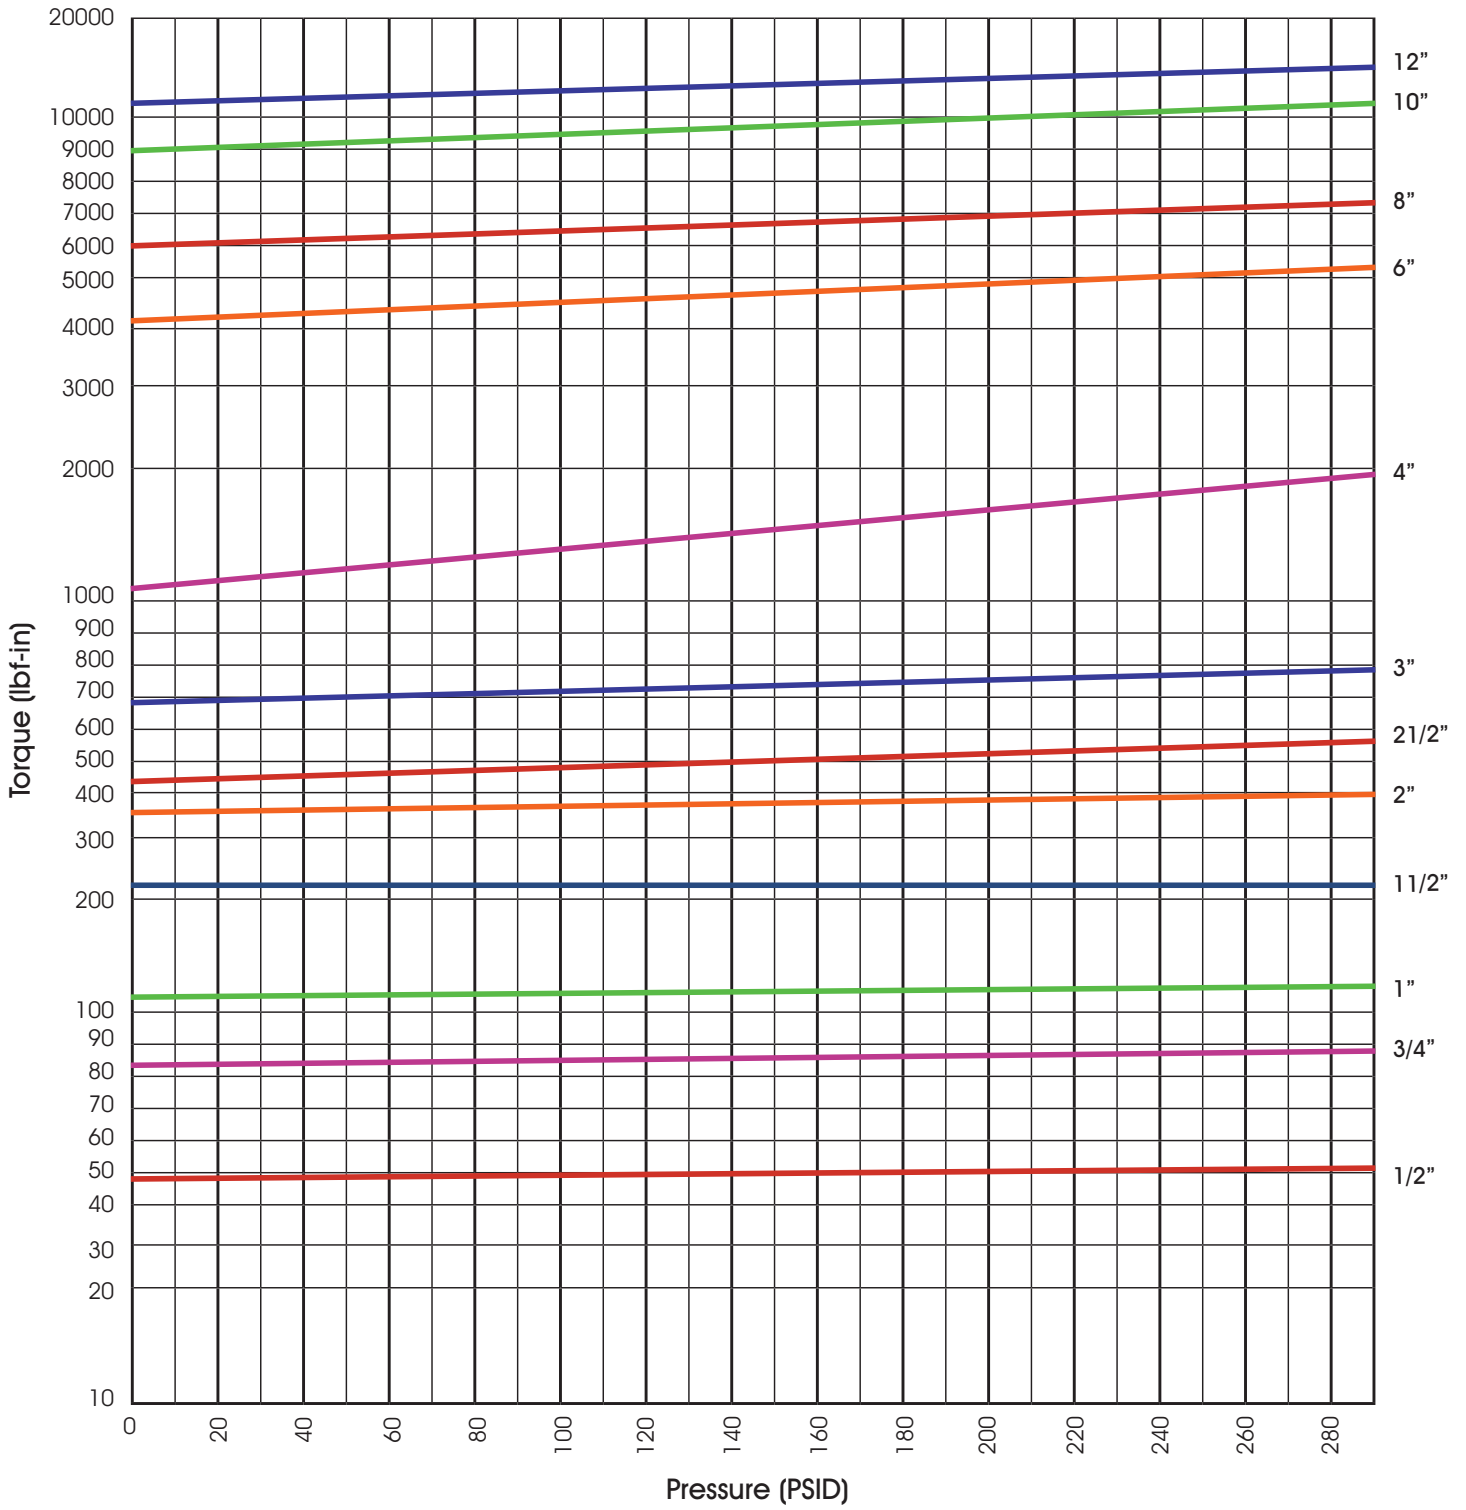

SERIES FS85 Torques
CLASS 150 TFM® ("M") Seats • RTFE ("R") Seats • XN Seats

1117

SERIES FS85 TORQUES
CLASS 300 TFM® (“M”) SEATS • RTFE (“R”) SEATS • XN SEATS

1117