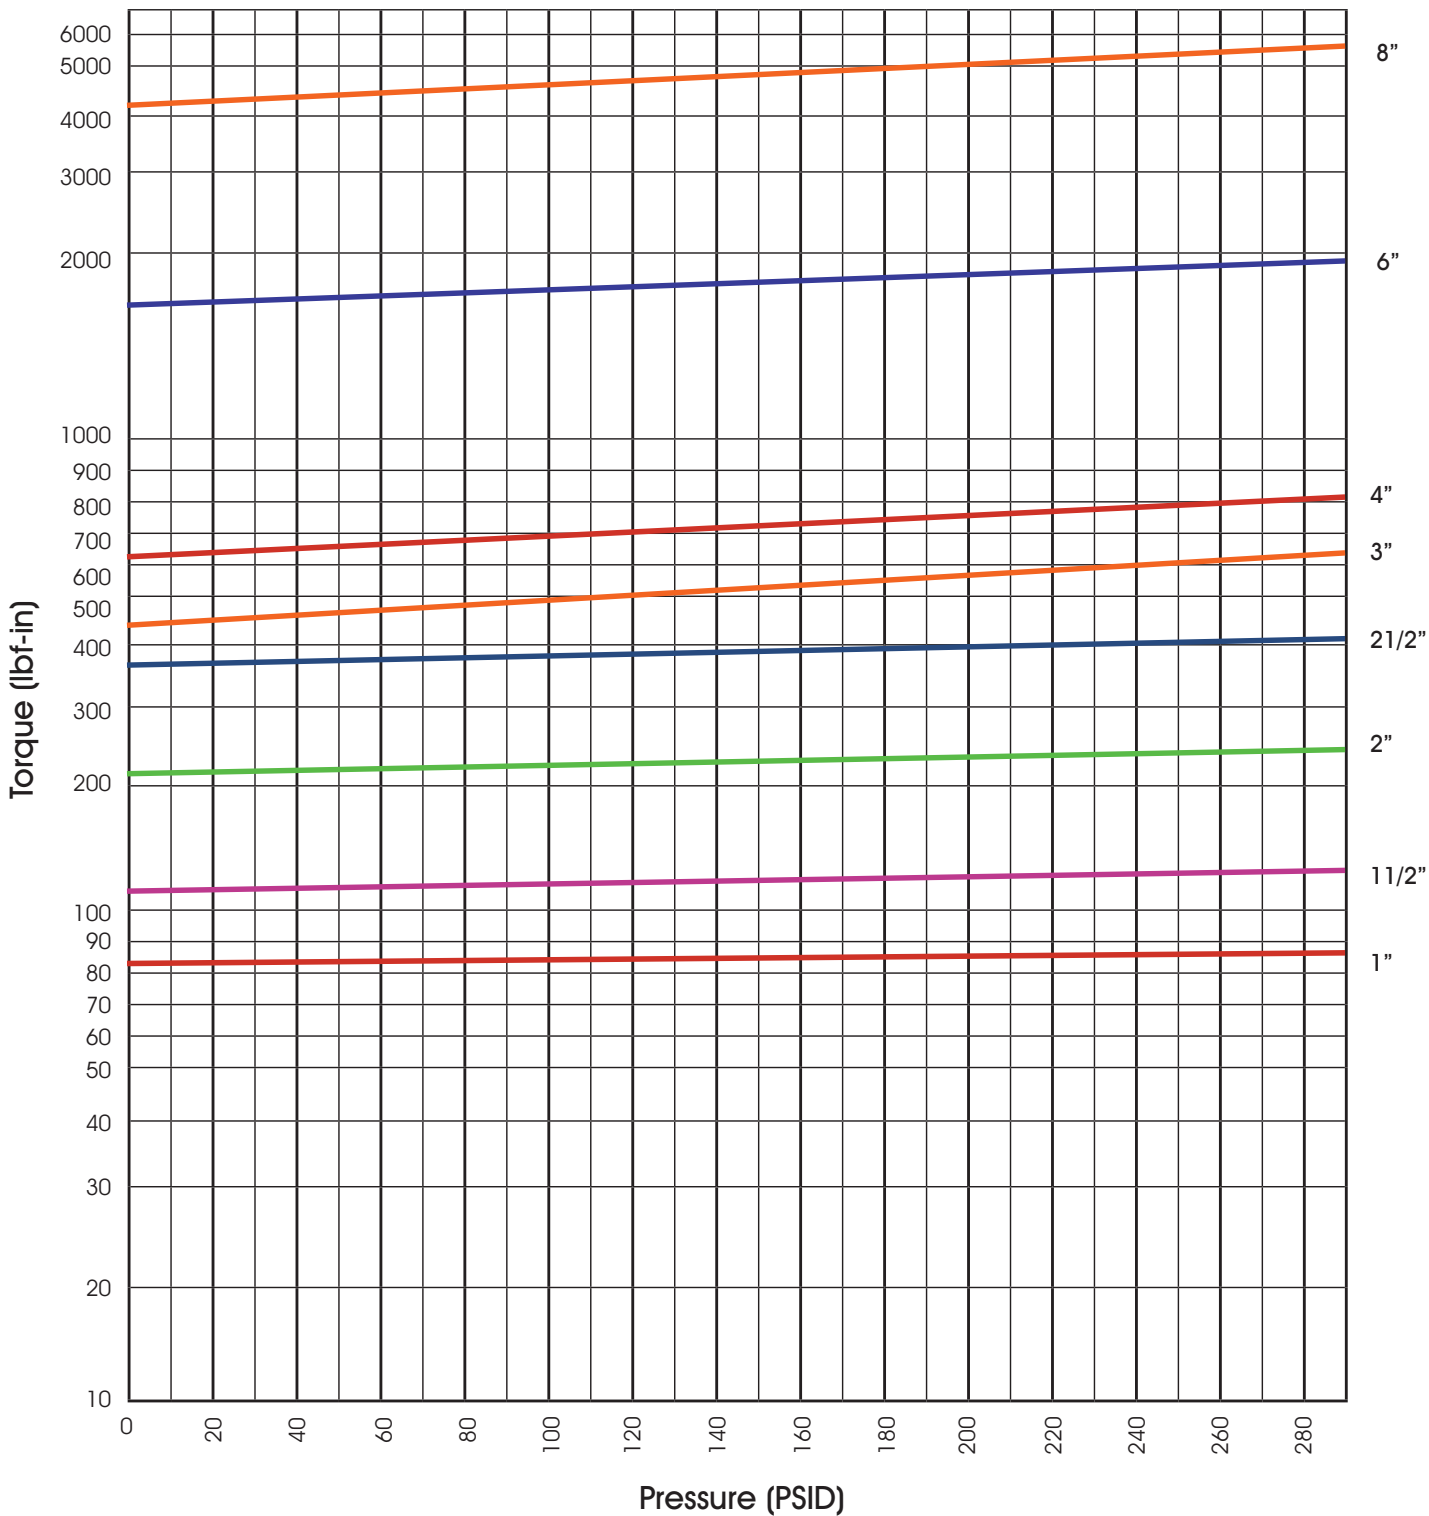

FS84 Torques
CLASS 150 TFM® (“M”) Seats • RTFE (“R”) Seats

1117

SERIES FS84 TORQUES
CLASS 300 TFM® ("M") SEATS

1117