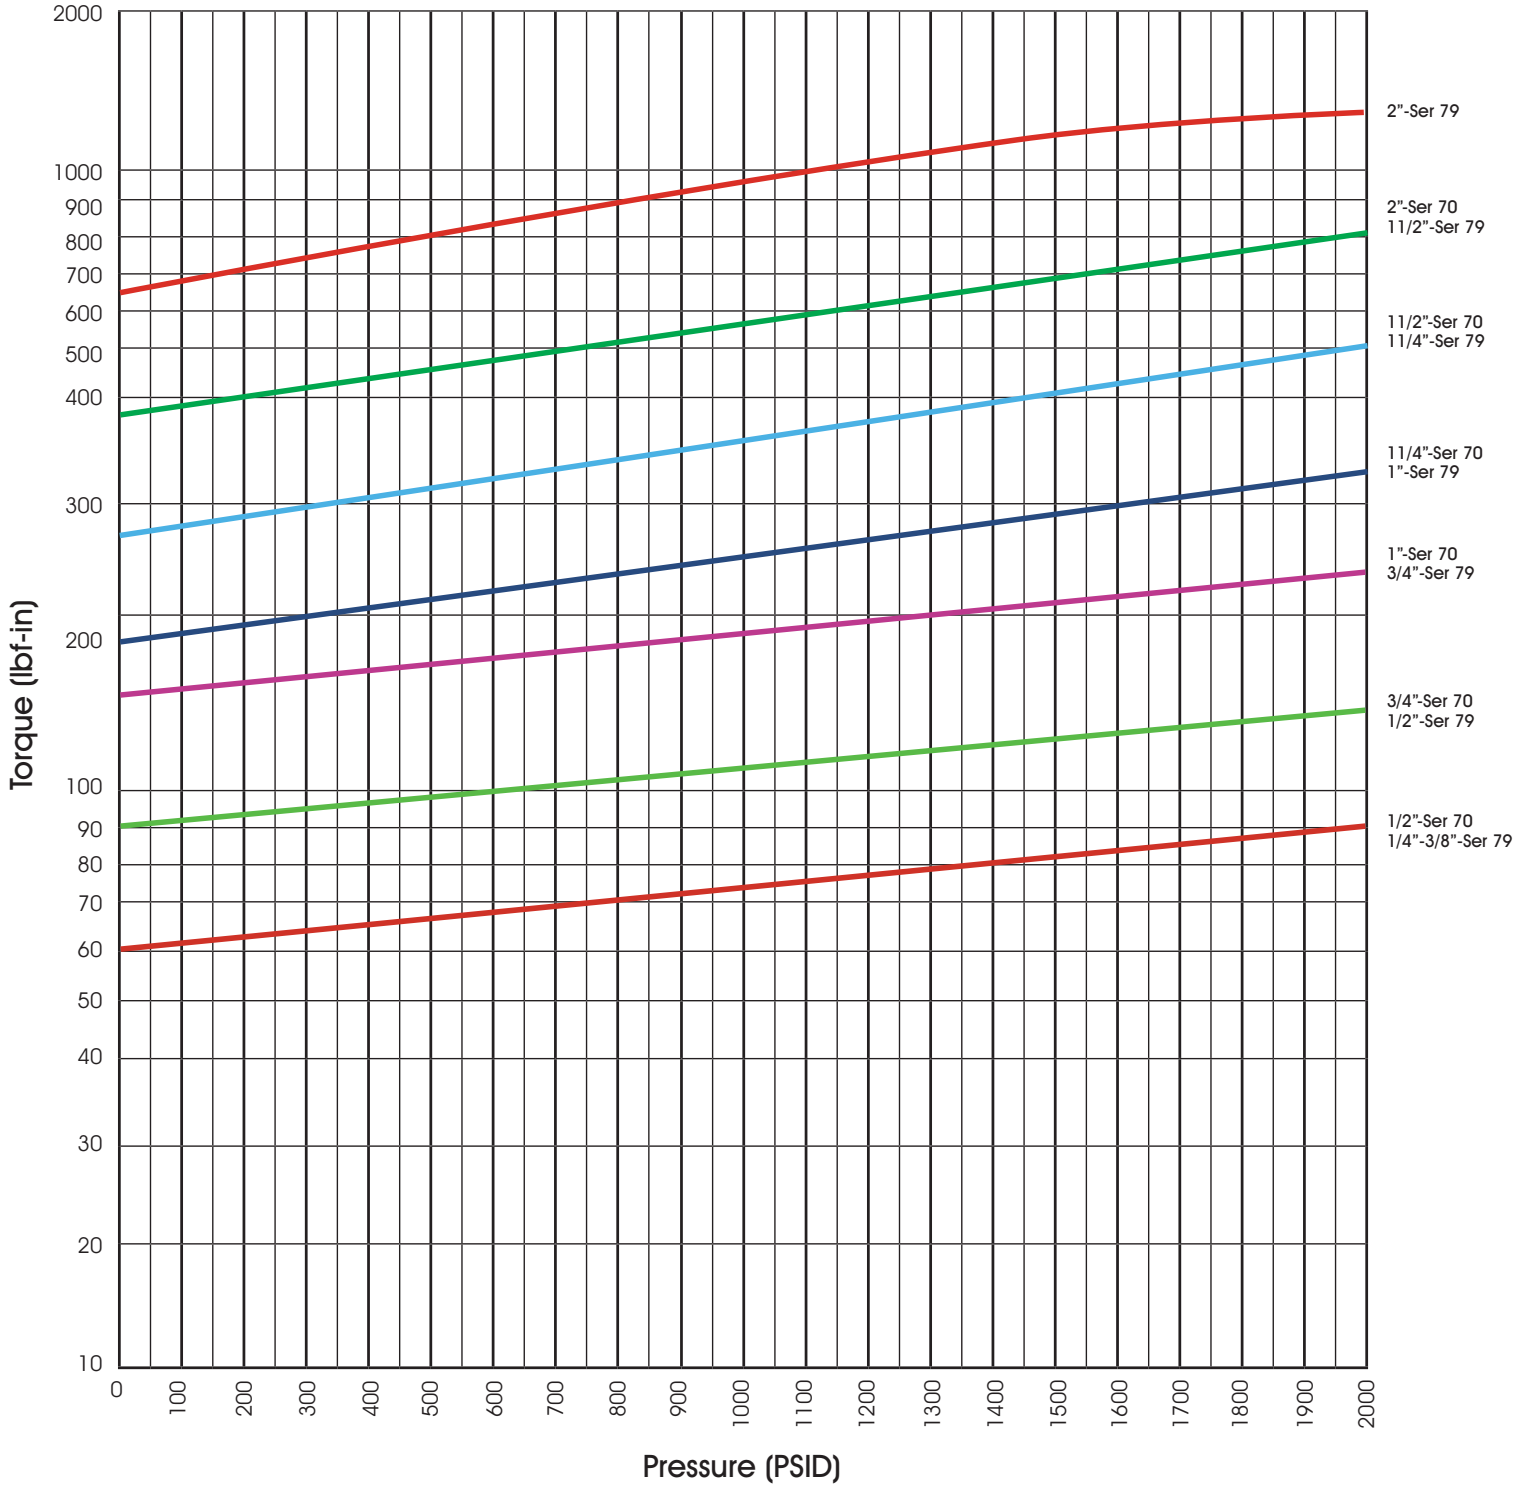

SERIES 70/79 TFM® ("M") SEATS

1117

SERIES 70/79 RTFE® ("R") SEATS

1117

SERIES 70/79 PTFE ("T") SEATS

1117

**SERIES 70/79
XN SEATS**

1117

**SERIES 70/79
DELRIN® ("D") SEATS**

1117

SERIES 70/79 TORQUES PEEK ("P") SEATS

1117