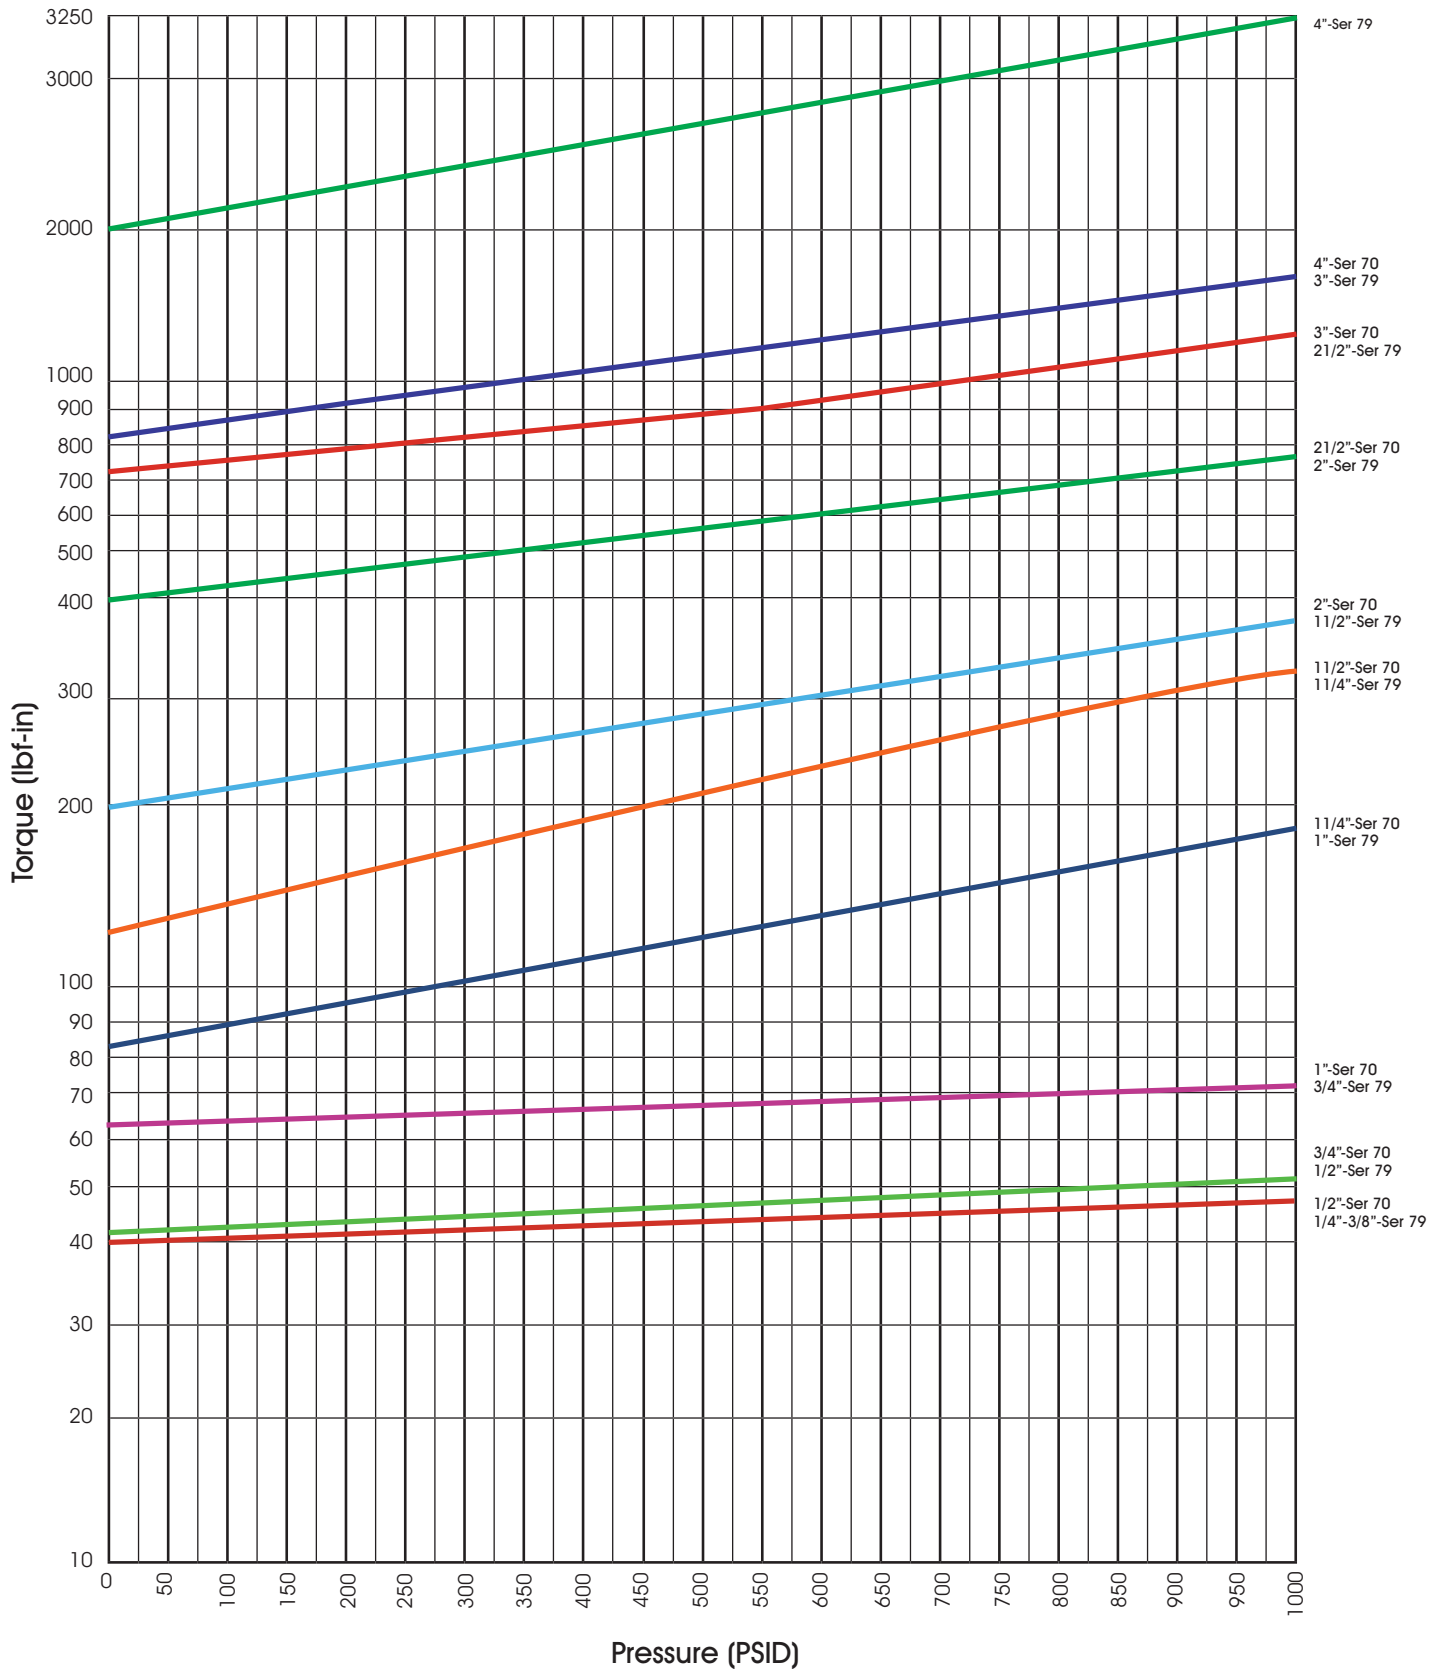

SERIES 70/79 TFM® ("M") SEATS

1117

SERIES 70/79 RTFE® ("R") SEATS

1117

SERIES 70/79 PTFE ("T") SEATS

1117

**SERIES 70/79
XN SEATS**

1117

**SERIES 70/79
DELRIN® ("D") SEATS**

1117

SERIES 70/79 TORQUES PEEK ("P") SEATS

1117