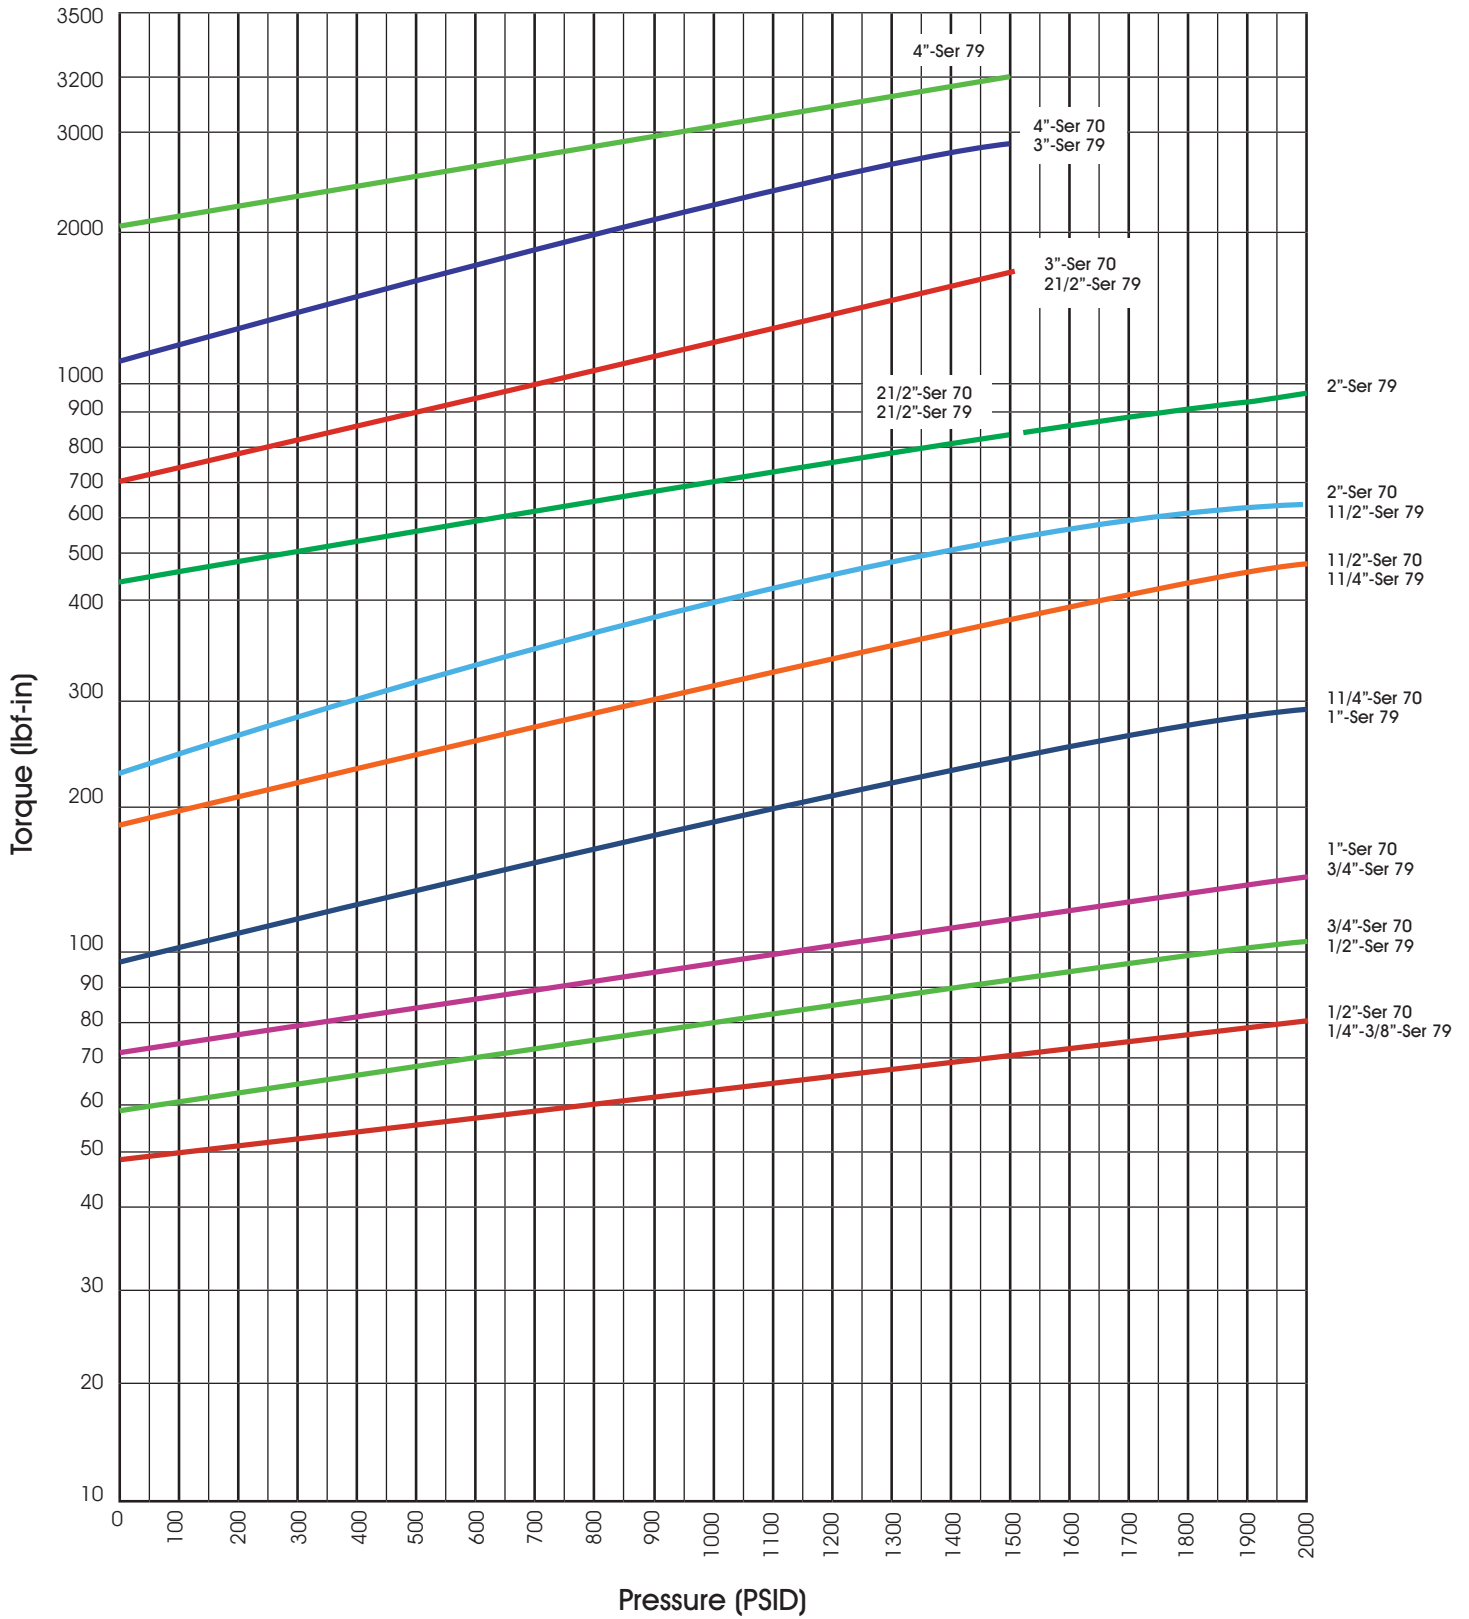

SERIES 70/79 TFM® ("M") SEATS

1117

SERIES 70/79 RTFE® ("R") SEATS

1117

SERIES 70/79 PTFE ("T") SEATS

1117

**SERIES 70/79
XN SEATS**

1117

**SERIES 70/79
DELRIN® ("D") SEATS**

1117

SERIES 70/79 TORQUES PEEK ("P") SEATS

1117