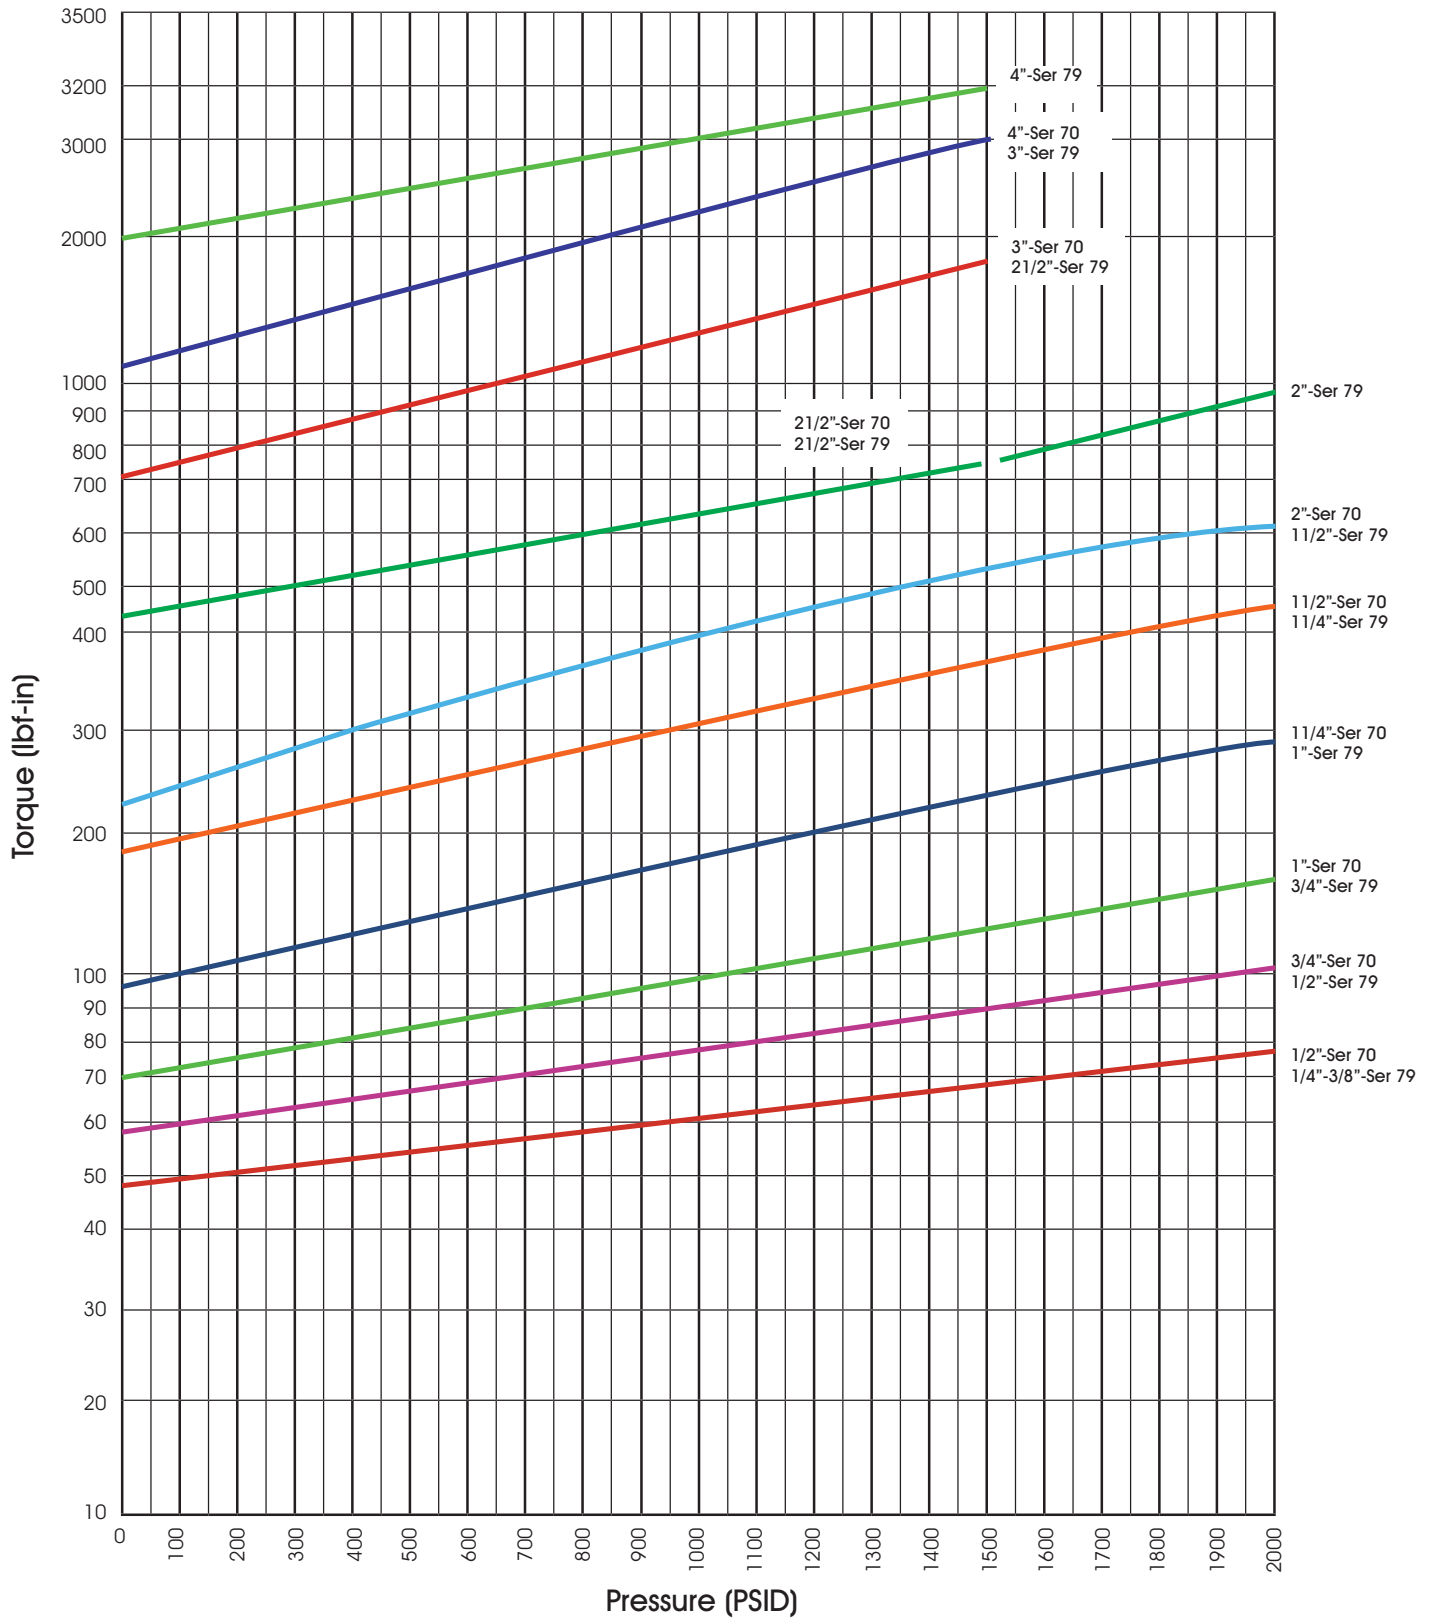

SERIES 70/79 TFM® ("M") SEATS

1117

SERIES 70/79 RTFE® ("R") SEATS

1117

SERIES 70/79 PTFE ("T") SEATS

1117

**SERIES 70/79
XN SEATS**

1117

**SERIES 70/79
DELRIN® ("D") SEATS**

1117

SERIES 70/79 TORQUES PEEK ("P") SEATS

1117