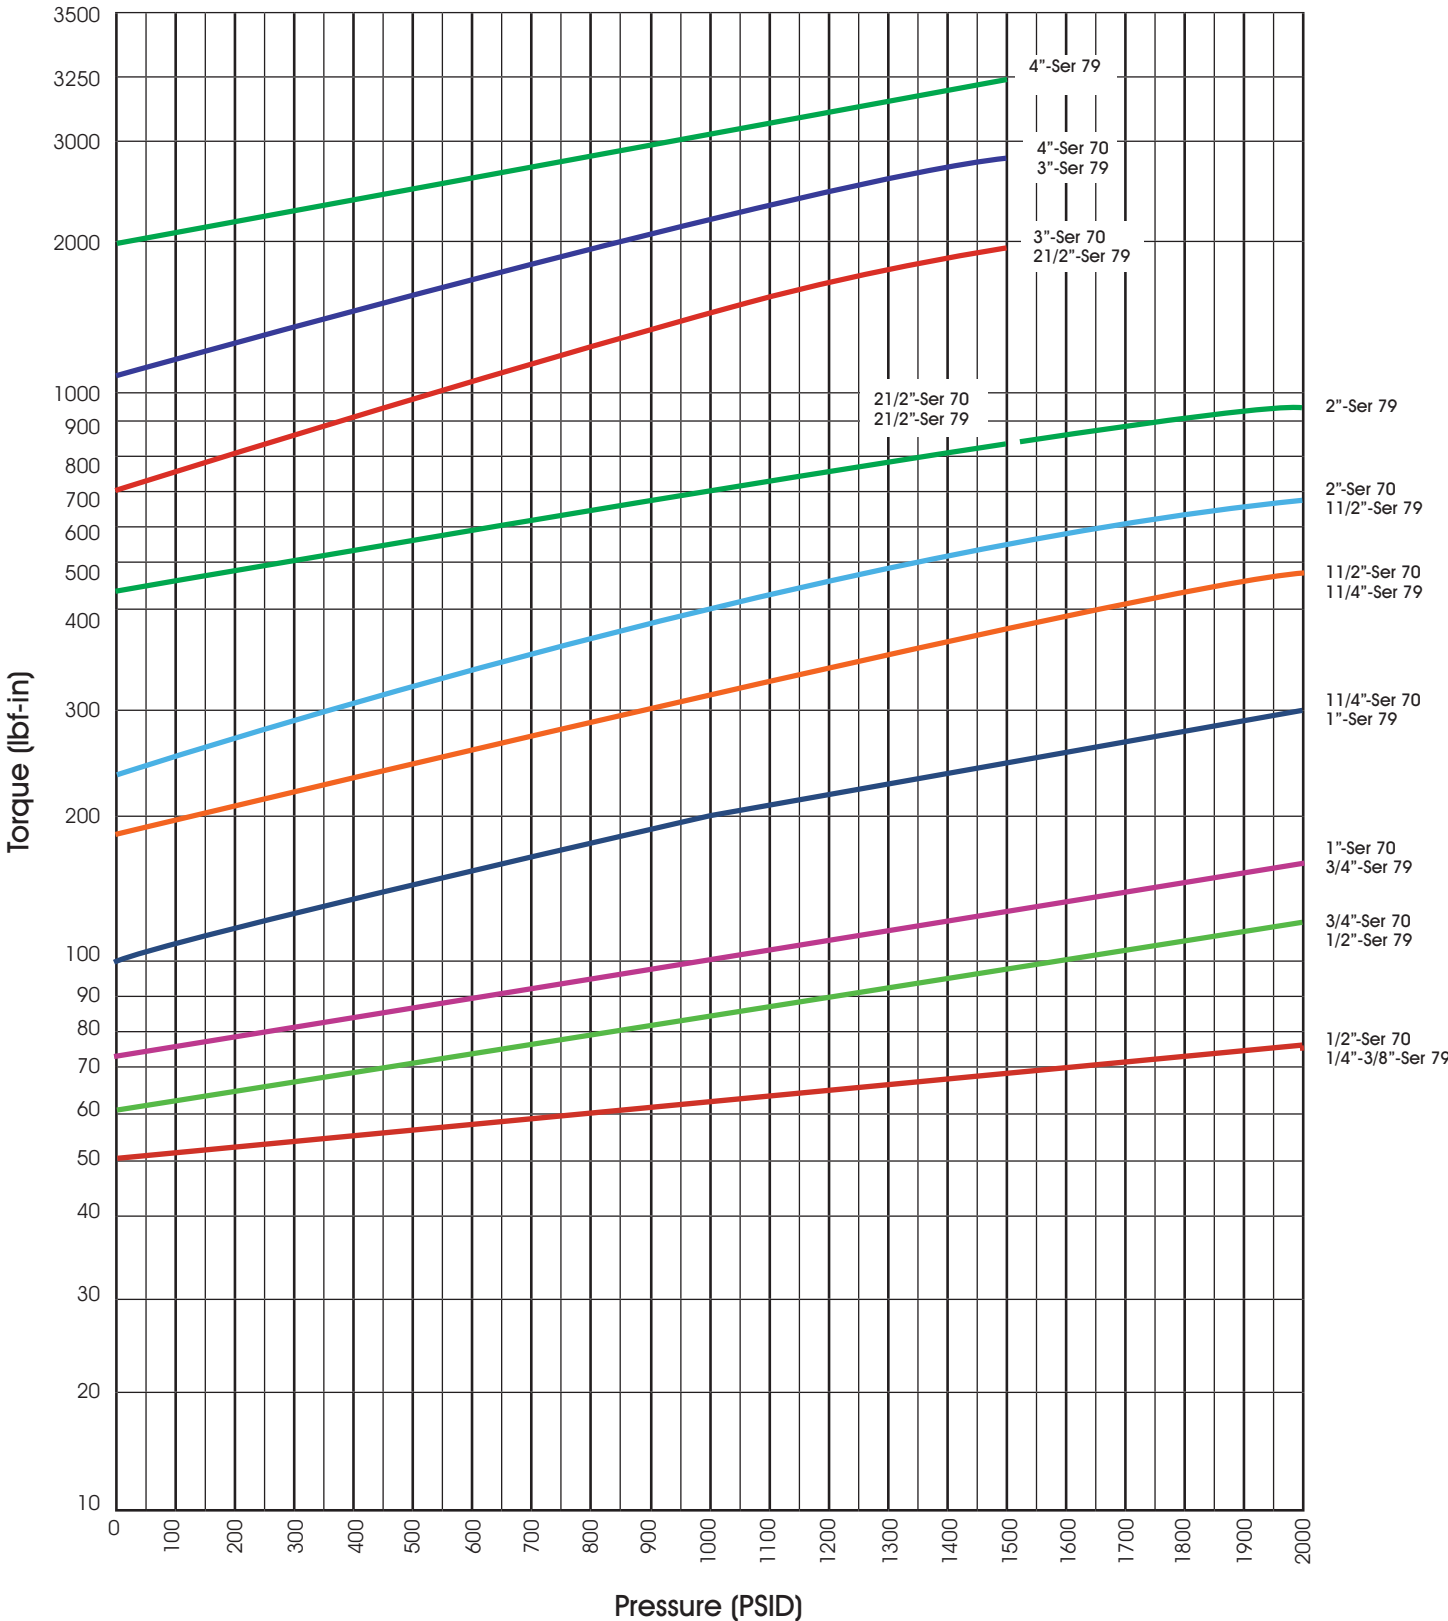

SERIES 70/79 TFM® ("M") SEATS

1117

SERIES 70/79 RTFE® ("R") SEATS

1117

SERIES 70/79 PTFE ("T") SEATS

1117

**SERIES 70/79
XN SEATS**

1117

**SERIES 70/79
DELRIN® ("D") SEATS**

1117

SERIES 70/79 TORQUES PEEK ("P") SEATS

1117