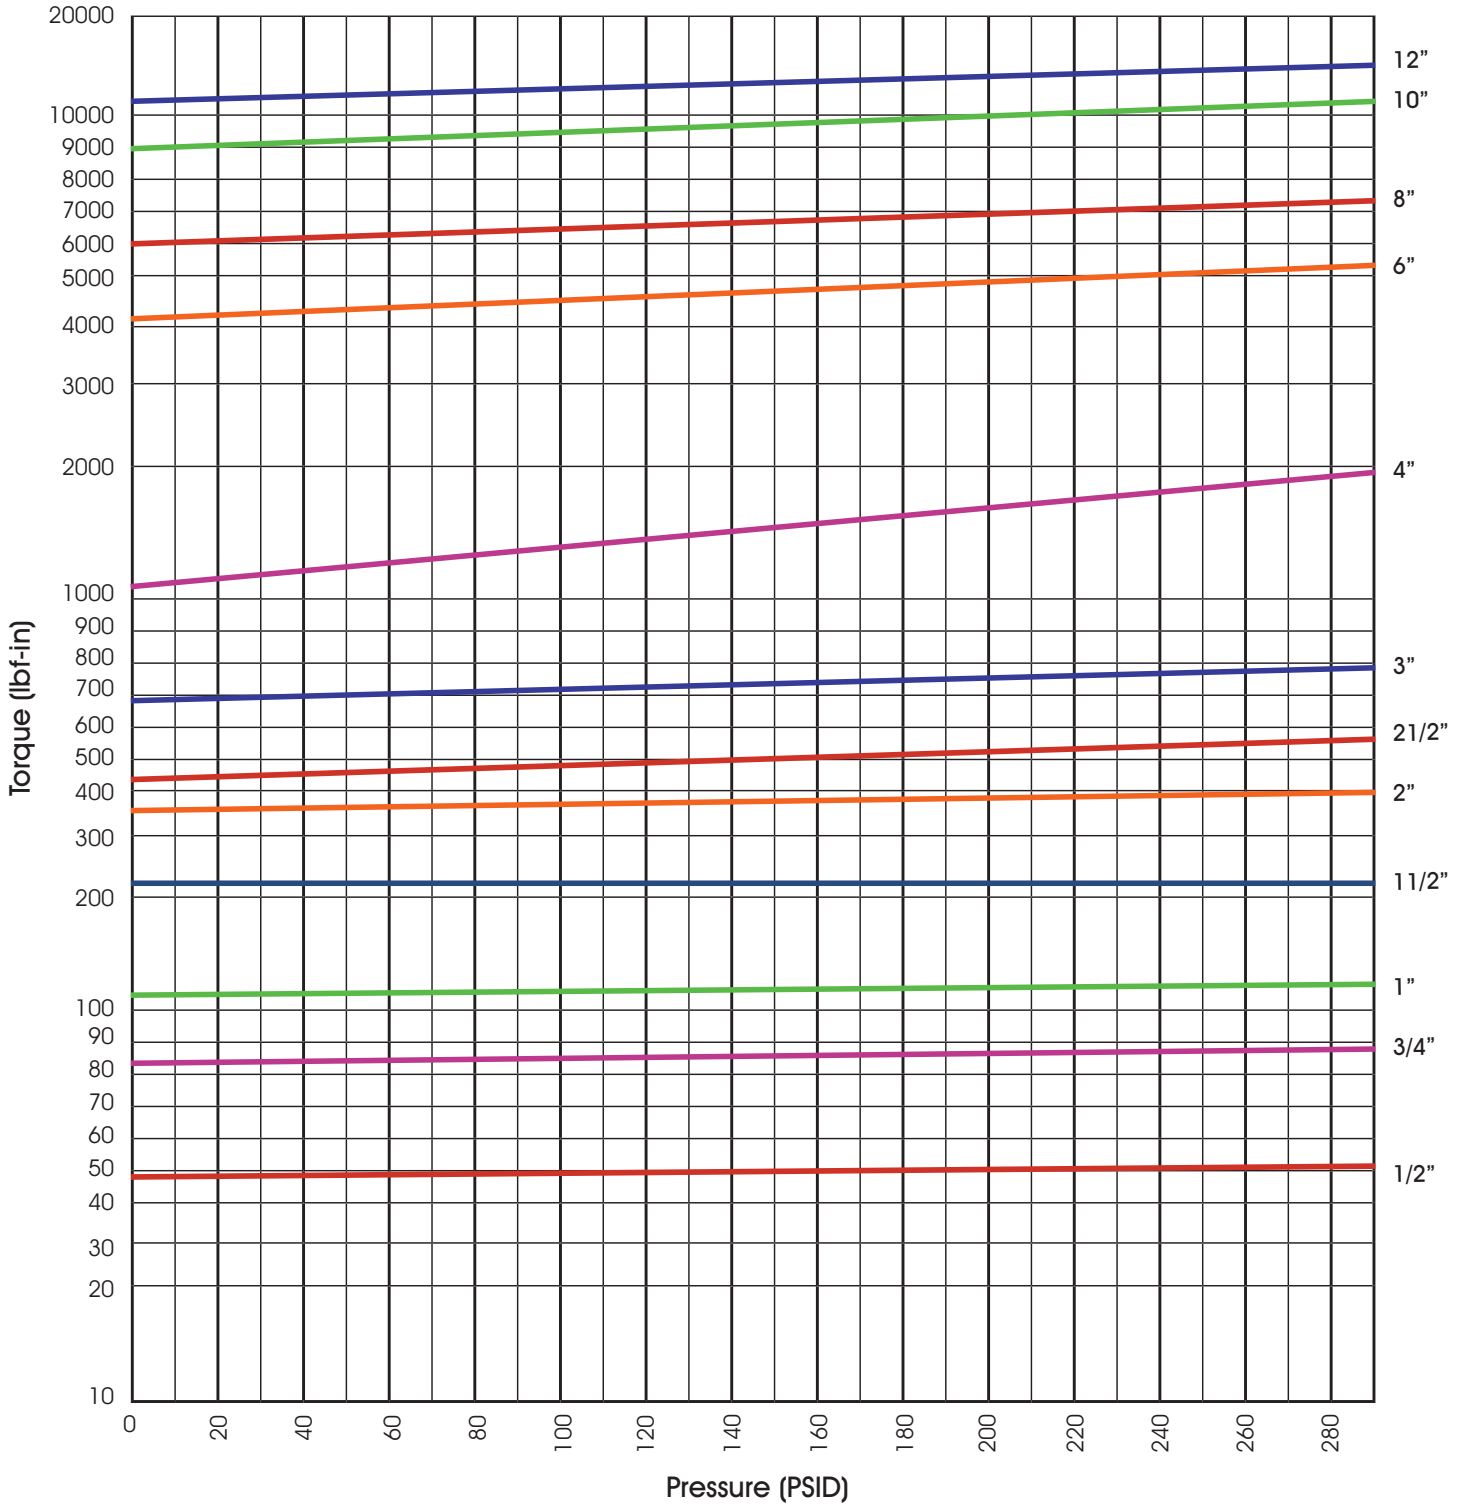

SERIES 89 Torques
CLASS 150 TFM® ("M") Seats • RTFE ("R") Seats • XN Seats

1117

SERIES 89 TORQUES
CLASS 300 TFM® ("M") SEATS • RTFE ("R") SEATS • XN SEATS

1117

SERIES 89 TORQUES CLASS 150 & 300 PEEK ("P") SEATS

1117