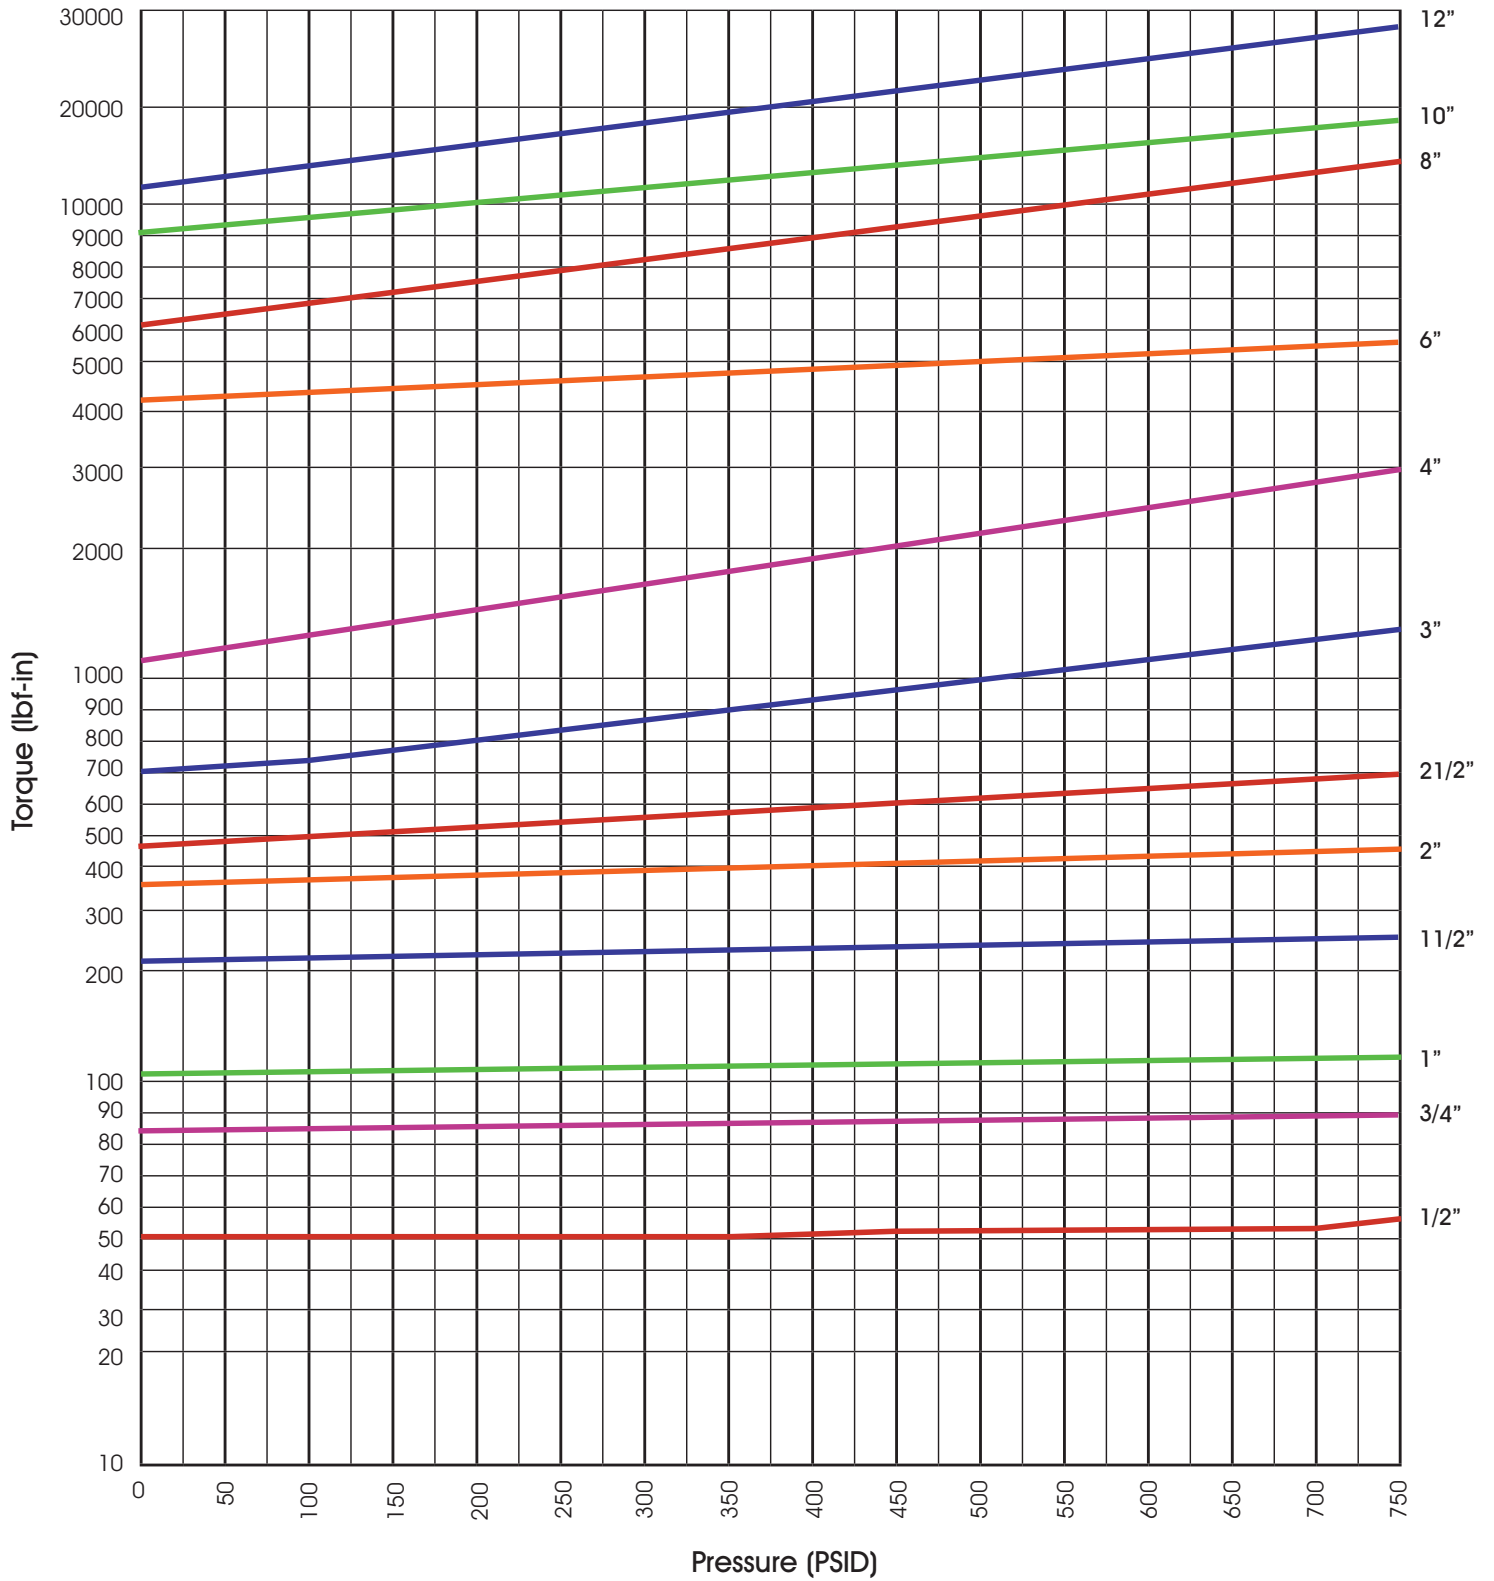

SERIES 89 Torques
CLASS 150 TFM® ("M") Seats • RTFE ("R") Seats • XN Seats

1117

SERIES 89 TORQUES
CLASS 300 TFM® ("M") SEATS • RTFE ("R") SEATS • XN SEATS

1117

SERIES 89 TORQUES CLASS 150 & 300 PEEK ("P") SEATS

1117